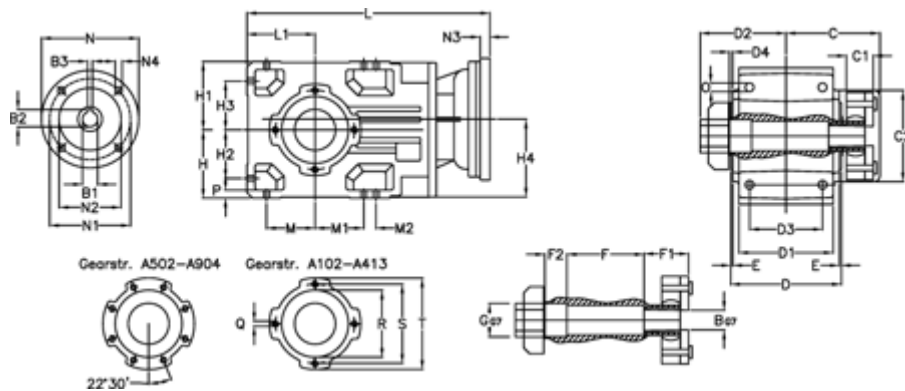

Article number: 29600317856420
 Description: Bevel helical gearbox
 A303QF40-178,5-P63B5

Measures

B = 40	D1 = 130	F2 = 50	L = 390.5	N3 = -
B1 = 11	D2 = 80	G = 42	L1 = 90	N4 = M8x19
B2 = 12.8	D3 = 95	GA = 14,5 NM	M = 63.0	O = 12.0
B3 = 4	d4 = 5.0	H = 90	M1 = 63.0	P = 11
C = 113.5	Description = A303QF-xx-P63 B5	H1 = 90	M2 = 22	Q = M8x15
C1 = 24	E = 3.0	H2 = 63.0	N = 140	R = 95
C2 = 90.0	F = 95.5	H3 = 63.0	N1 = 115	S = 115
D = 156	F1 = 48.0	H4 = 108.5	N2 = 95	T = 140